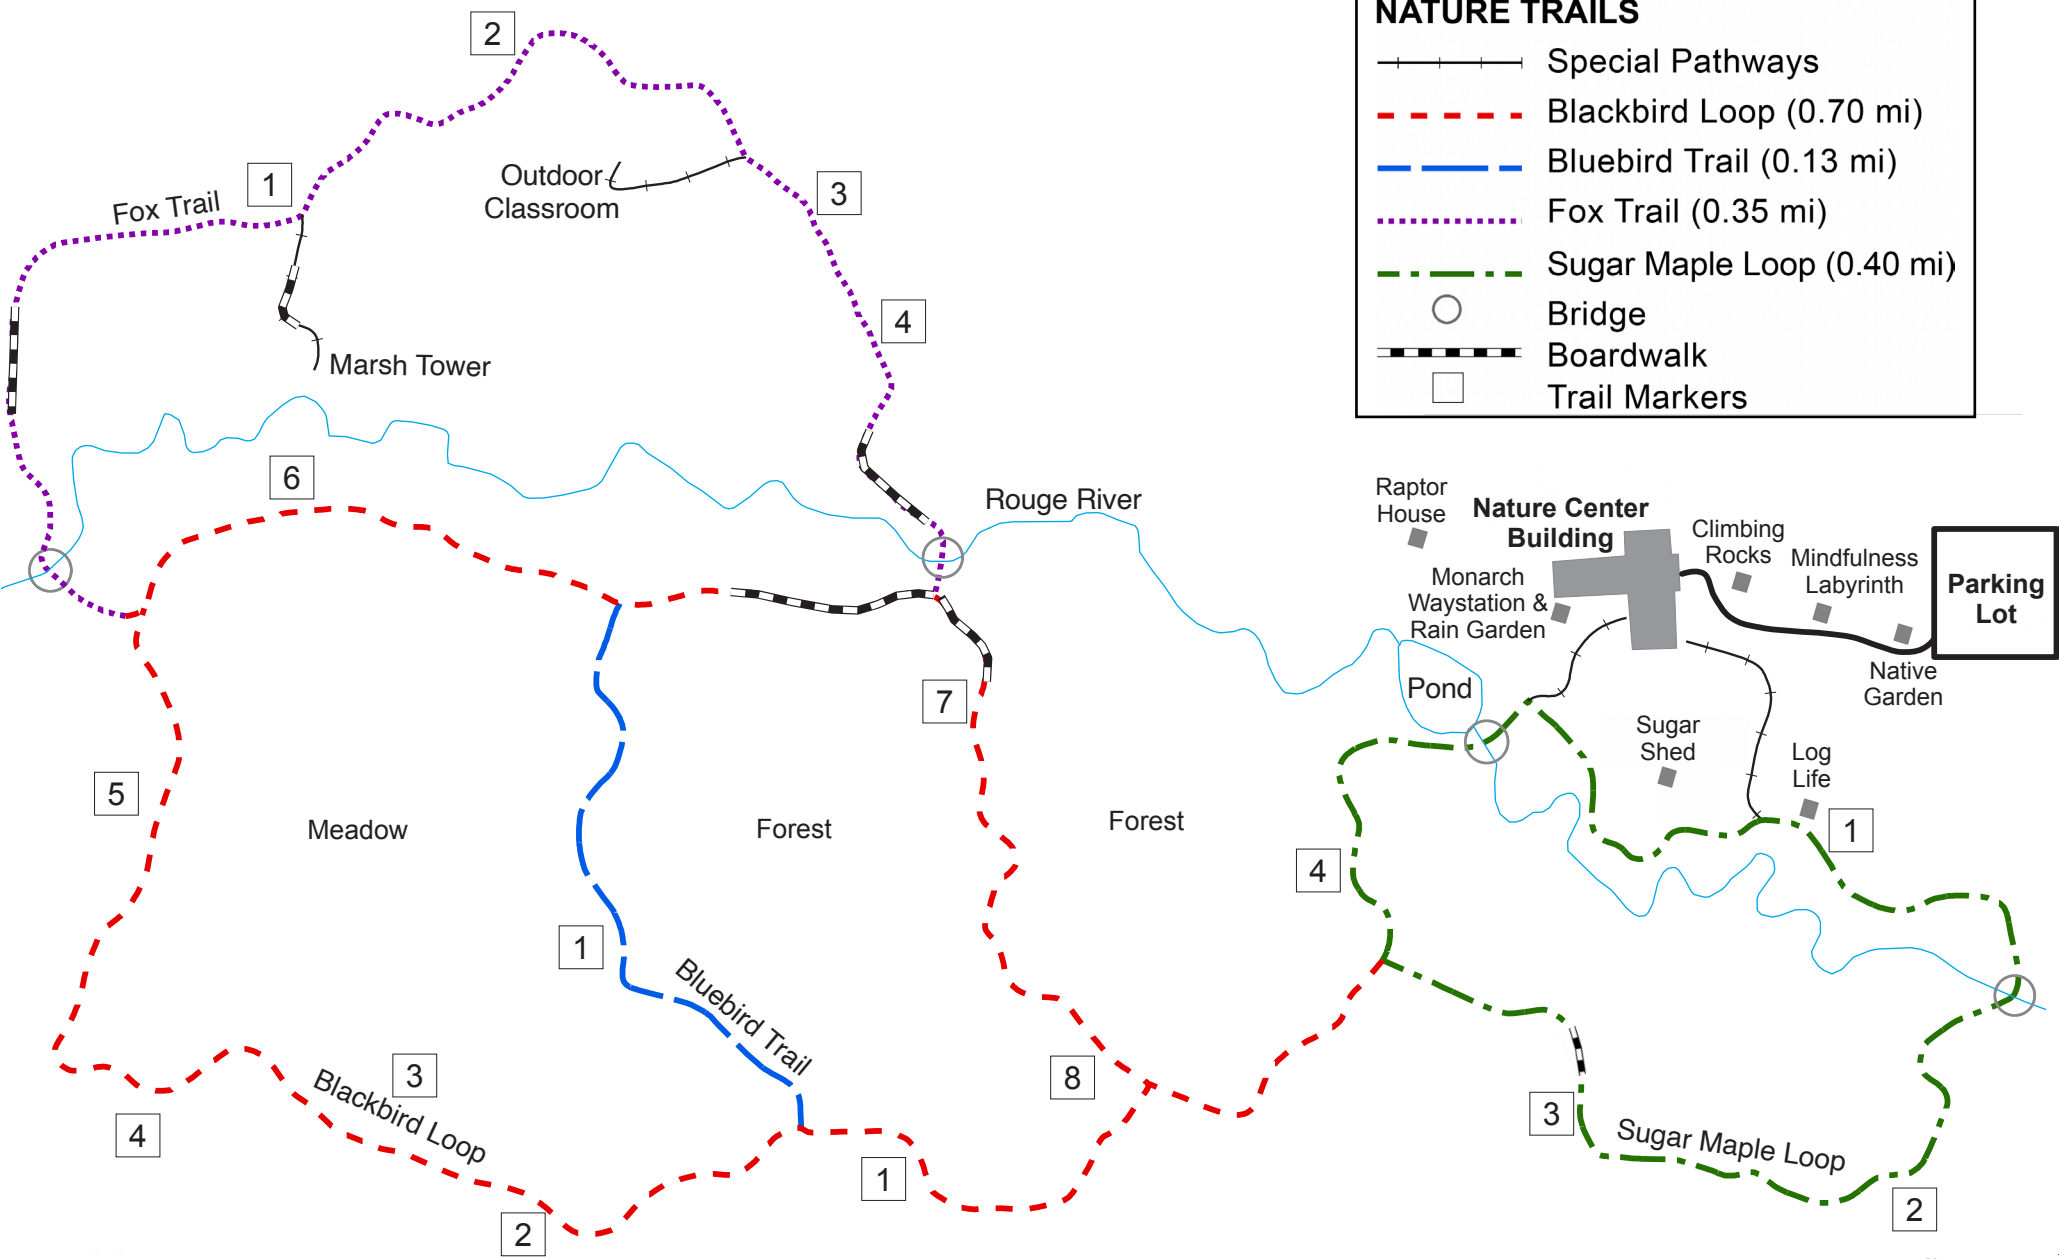

Trail Map

LEGEND

-  Rouge River
- NATURE TRAILS**
-  Special Pathways
-  Blackbird Loop (0.70 mi)
-  Bluebird Trail (0.13 mi)
-  Fox Trail (0.35 mi)
-  Sugar Maple Loop (0.40 mi)
-  Bridge
-  Boardwalk
-  Trail Markers

Stage NATURE CENTER

6685 Coolidge Hwy., Troy, MI 48098 248.688.9703 stagenaturecenter.org